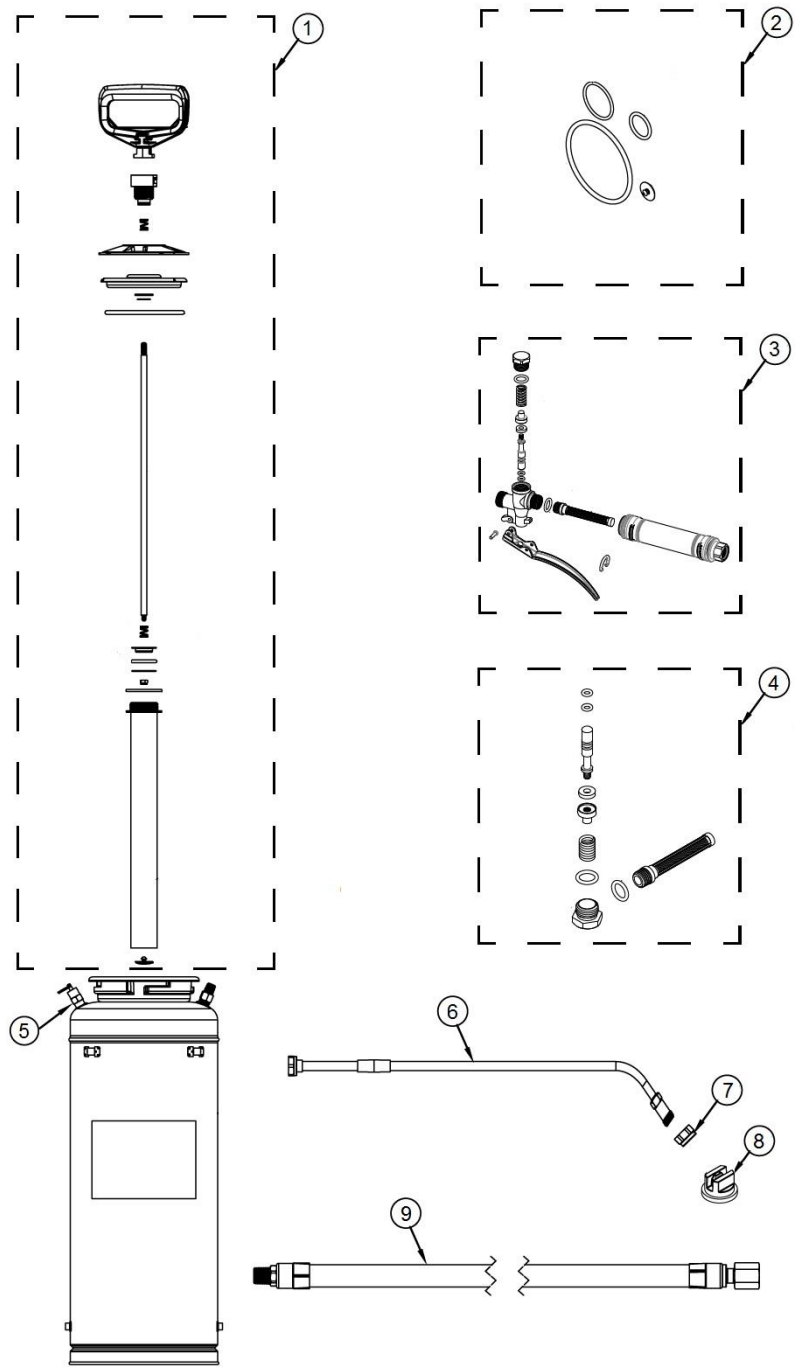

SPARE PARTS MANUAL

STAINLESS STEEL SPRAYER S103E

Item No.	Product Code	Description	Qty	Remarks
1	NPS00223-UNIT	SPS PUMP HANDLE ASSY (182522)	1	
2	NPS00224-UNIT	SPS PUMP HANDLE SERVICE KIT (182644)	1	
3	NPS00225-UNIT	SPS SHUT OFF TRIGGER ASSY (183300)	1	
4	NPS00226-UNIT	SPS SHUT OFF TRIGGER SERVICE KIT(183525)	1	
5	NPS00227-UNIT	SPS PRESSURE RELEASE VALVE ASSY (182678)	1	
6	NPS00228-UNIT	SPS BRASS WAND 24" (183294)	1	
7	NPS00229-UNIT	SPS NUT BRASS CAP (183296)	1	
8	NPS00230-UNIT	SPS TEEJET BRASS 0.5 GPM 95 DEG (182577)	1	
9	NPS00231-UNIT	SPS HOSE ASSY (183381)	1	