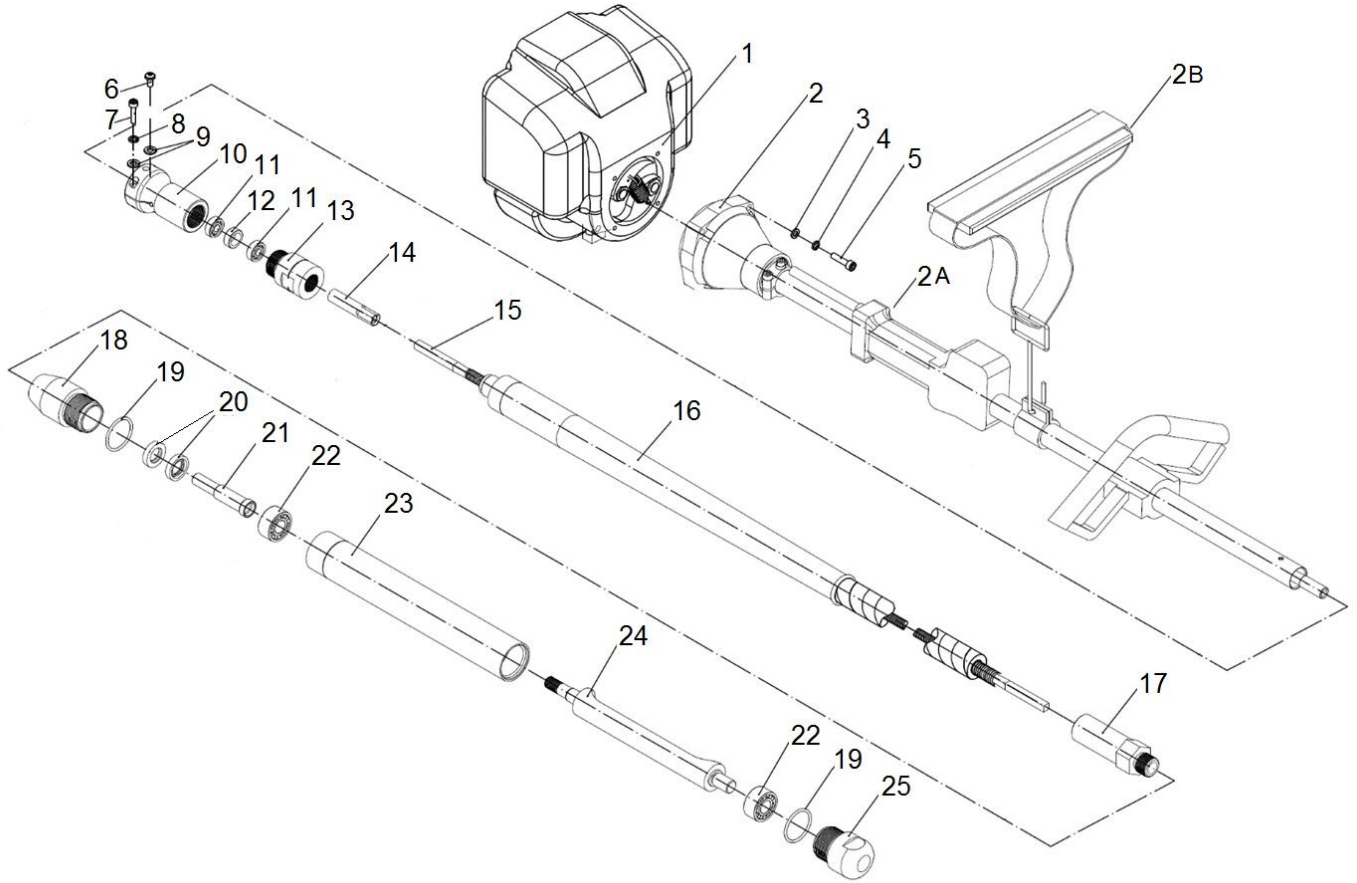

SPARE PARTS MANUAL

FLX PORTAVIBE
FVE44-2

190822

Applies to product after Serial Number D07-10000

1300 353 986

www.flextool.com.au

Flextool[®]

SINCE 1951

Parchem Construction Supplies Pty Ltd
7 Lucca Road, Wyong NSW AUS 2259

Flextool PortaVibe® (All Types)

Item No.	Product Code	Description	Qty	Remarks
1	NPS03318-UNIT	HON ENGINE GX35 (TSUT) PORTAVIBE (570614)	1	
2	NPS03320-UNIT	FLX DRIVE SHAFT & THROTTLE (086030)	1	Includes 2A, 2B
2A	NPSF9541-UNIT	HON THROTTLE CONTROL & CABLE ASSY (H17850-VF9-S41)	1	
2B	NPSA0003-UNIT	HON SHOULDER STRAP ASSY (H90690-SAO-003)	1	
3	See Remarks	FLX FLAT WASHER 6MM (650103)	4	Use SK-1
4	See Remarks	FLX SPRING WASHER 6MM (650502)	4	Use SK-1
5	See Remarks	FLX BOLT SOCKET HEAD CAP M6 X 30MM (630433)	4	Use SK-1
6	See Remarks	FLX SCREW BUTTON HEAD CAP M6 X 16MM (590511)	1	Use AS-1
7	See Remarks	FLX BOLT SOCKET HEAD CAP M6 X 25MM (630404)	2	Use AS-1
8	See Remarks	FLX SPRING WASHER 6MM (650502)	2	Use AS-1
9	See Remarks	FLX WASHER (650302)	3	Use AS-1
10	See Remarks	FLX HOUSING PORTAVIBE COUPLING (086031)	1	Use AS-1
11	NPS01515-UNIT	FLX BEARING 6082Z (550508)	2	
12	See Remarks	FLX SPACER PORTAVIBE COUPLING (086032)	1	Use AS-1
13	See Remarks	FLX ADAPTOR (086033)	1	Use AS-1
14	See Remarks	FLX SEAL SLEEVE (086034)	1	Use AS-1
15	NPS03002-UNIT	FLX CORE PORTAVIBE 7.5X630 (810173)	1	
16	See Remarks	FLX CASING PORTAVIBE (086043)	1	Use AS-3
17	See Remarks	FLX CASING FERRULE (086035)	1	Use AS-3
18	See Remarks	FLX ADAPTOR BARREL (086037)	1	Use AS-2
19	See Remarks	FLX O-RING 32.5X3.55 (510432)	1	Use SK-2 or AS-2
20	See Remarks	FLX OIL SEAL 16X28.5X8 (530509)	2	AS-2
21	See Remarks	FLX ADAPTOR SPINDLE (086038)	1	Use AS-2
22	See Remarks	FLX BEARING NSK5202	2	Use SK-2 or AS-2
23	See Remarks	FLX BARREL (086039)	1	Use AS-2
24	See Remarks	FLX ROTOR PORTAVIBE (086040)	2	Use AS-2
25	NPS09333-UNIT	FLX NOSE CAP PORTAVIBE (086041)	1	