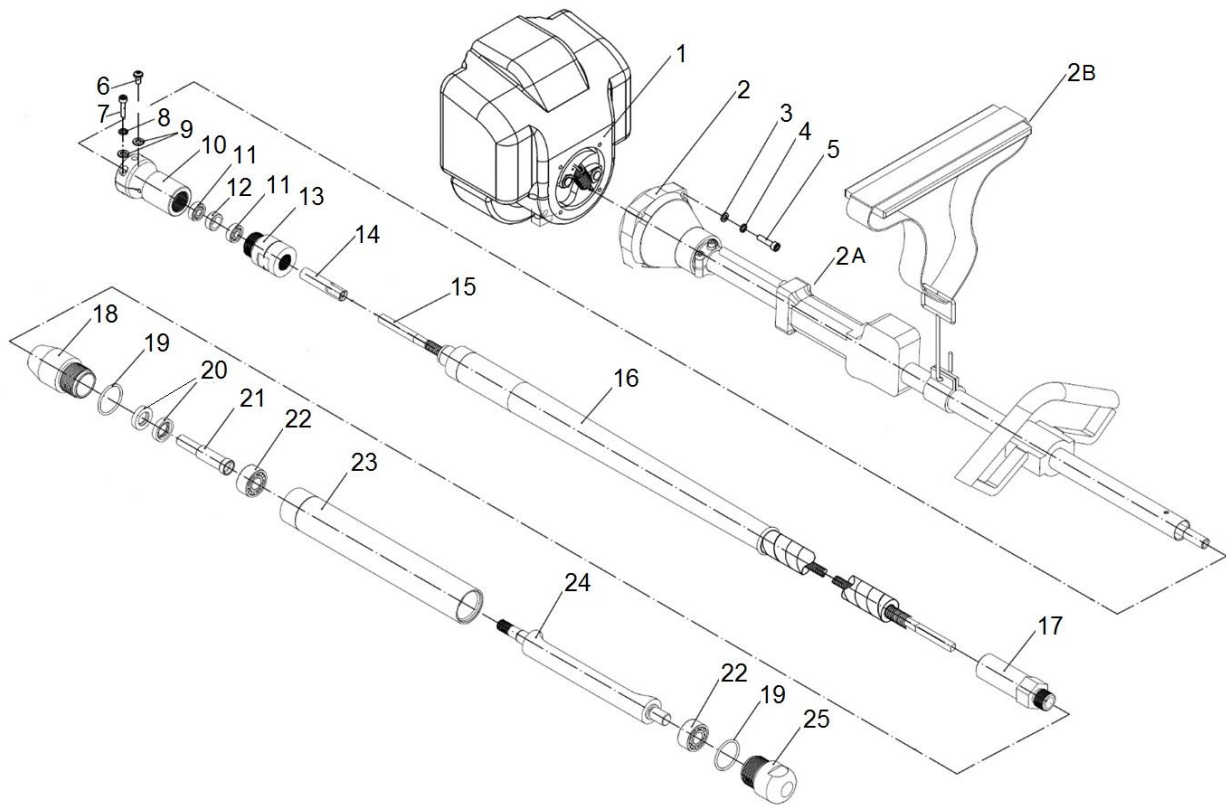

SPARE PARTS MANUAL

FLX PORTAVIBE
FVE44-2

190822

Applies to product after Serial Number D07-10000

1300 353 986

www.flextool.com.au

Flextool[®]

SINCE 1951

Parchem Construction Supplies Pty Ltd
7 Lucca Road, Wyong NSW AUS 2259

Flextool PortaVibe® (All Types)

Item No.	Product Code	Description	Qty	Remarks
1	NPS03318-UNIT	HON ENGINE GX35 (TSUT) PORTAVIBE (570614)	1	
2	NPS03320-UNIT	FLX DRIVE SHAFT & THROTTLE (086030)	1	Includes 2A, 2B
2A	NPSF9541-UNIT	HON THROTTLE CONTROL & CABLE ASSY (H17850-VF9-S41)	1	
2B	NPSA0003-UNIT	HON SHOULDER STRAP ASSY (H90690-SAO-003)	1	
3	See Remarks	FLX FLAT WASHER 6MM (650103)	4	Use SK-1
4	See Remarks	FLX SPRING WASHER 6MM (650502)	4	Use SK-1
5	See Remarks	FLX BOLT SOCKET HEAD CAP M6 X 30MM (630433)	4	Use SK-1
6	See Remarks	FLX SCREW BUTTON HEAD CAP M6 X 16MM (590511)	1	Use AS-1
7	See Remarks	FLX BOLT SOCKET HEAD CAP M6 X 25MM (630404)	2	Use AS-1
8	See Remarks	FLX SPRING WASHER 6MM (650502)	2	Use AS-1
9	See Remarks	FLX WASHER (650302)	3	Use AS-1
10	See Remarks	FLX HOUSING PORTAVIBE COUPLING (086031)	1	Use AS-1
11	NPS01515-UNIT	FLX BEARING 6082Z (550508)	2	
12	See Remarks	FLX SPACER PORTAVIBE COUPLING (086032)	1	Use AS-1
13	See Remarks	FLX ADAPTOR (086033)	1	Use AS-1
14	See Remarks	FLX SEAL SLEEVE (086034)	1	Use AS-1
15	NPS03002-UNIT	FLX CORE PORTAVIBE 7.5X630 (810173)	1	
16	See Remarks	FLX CASING PORTAVIBE (086043)	1	Use AS-3
17	See Remarks	FLX CASING FERRULE (086035)	1	Use AS-3
18	See Remarks	FLX ADAPTOR BARREL (086037)	1	Use AS-2
19	See Remarks	FLX O-RING 32.5X3.55 (510432)	1	Use SK-2 or AS-2
20	See Remarks	FLX OIL SEAL 16X28.5X8 (530509)	2	AS-2
21	See Remarks	FLX ADAPTOR SPINDLE (086038)	1	Use AS-2
22	See Remarks	FLX BEARING NSK5202	2	Use SK-2 or AS-2
23	See Remarks	FLX BARREL (086039)	1	Use AS-2
24	See Remarks	FLX ROTOR PORTAVIBE (086040)	2	Use AS-2
25	NPS09333-UNIT	FLX NOSE CAP PORTAVIBE (086041)	1	